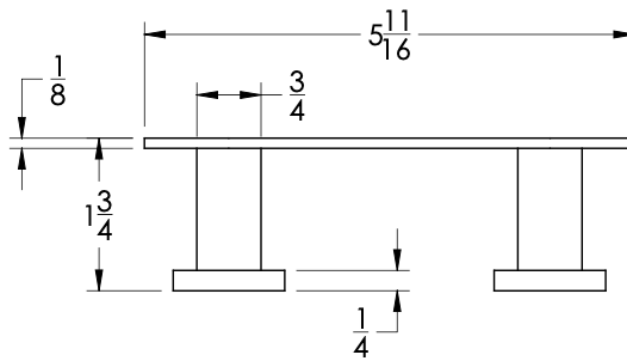

COLLECTION FORM

ROBE HOOK DOUBLE

Model	Product	Finishes Available
FRM-RHD2	Robe Hook Double	Polished (-P) Brushed (-B) Black (-BLK) White (-WHT) Oil Rubbed Bronze (-ORB)

Specified Model: _____

Finish Detail: _____

Notes: _____

Dimensions in inches

FRONT

TOP

SIDE

NOTE: Dimensions subject to change without notice.