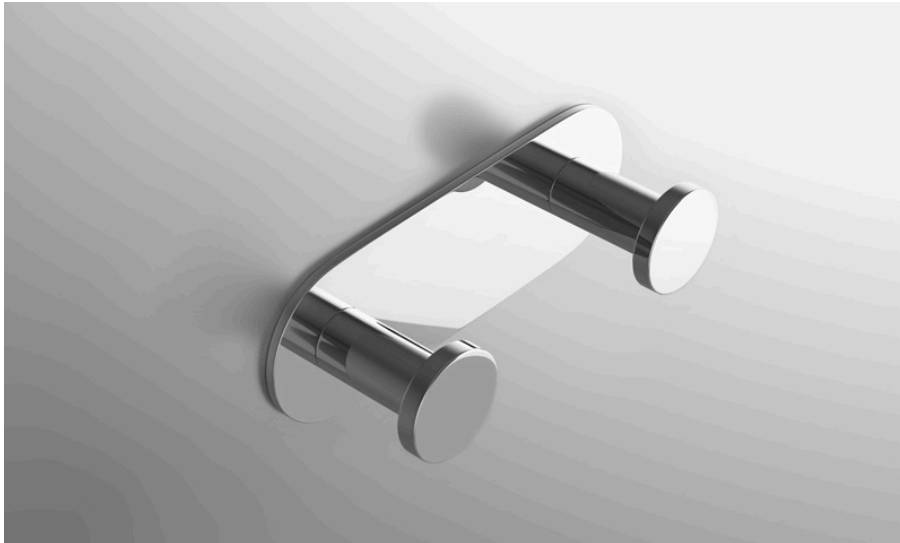

neelnox

LET
THERE
BE **DESIGN.**

FEATURES

- Premium 304 Grade Stainless Steel
- Solid Mount Construction
- Concealed Installation Hardware
- State of the frm wall anchors included for installation on Dry wall or Tile

COLLECTION FORM

ROBE HOOK DOUBLE

Model	Product	Finishes Available
FRM-RHD2	Robe Hook Double	Polished (-P) Brushed (-B) Black (-BLK) White (-WHT) Oil Rubbed Bronze (-ORB)

Specified Model: _____

Finish Detail: _____